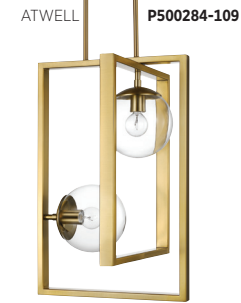

ATWELL
P500284-109