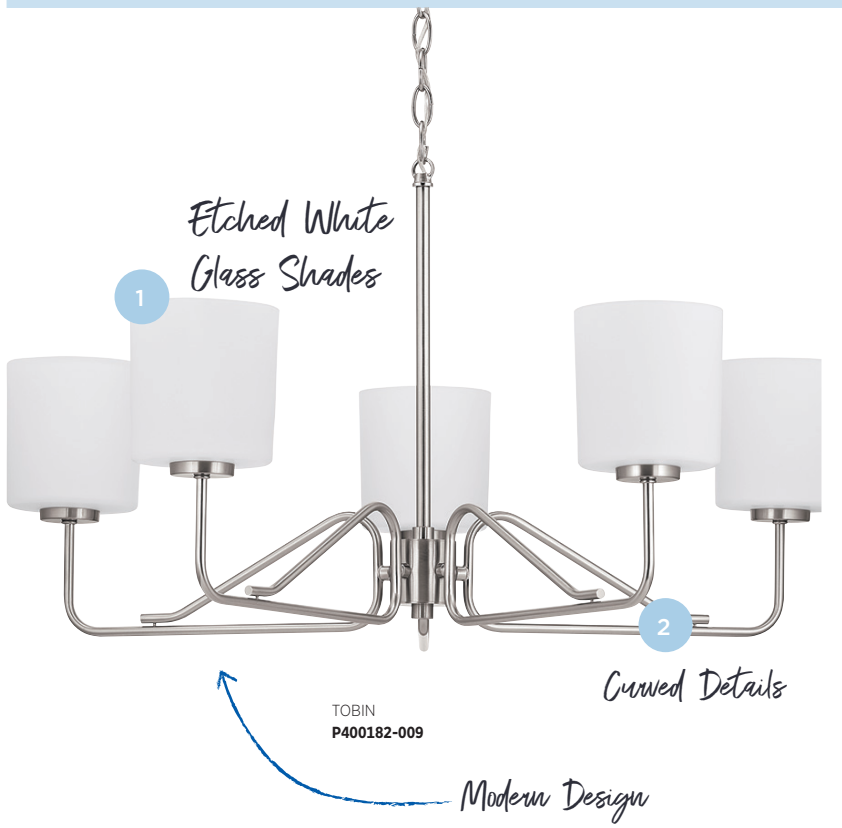

Dart
P300144-143

3

Sleek Details

MODERN

PACKAGE 2

- Tobin**
P400182-009 Brushed Nickel
Size: 27-5/8" dia., 9-7/8" ht.
- ✦ **Glays**
P500095-009 Brushed Nickel
Size: 14-3/4" sq., 28-3/8" ht.
- Dome**
P5342-1630K9 Satin Aluminum
Size: 22" dia., 11-3/4" ht.
- Draper**
P4719-104 Polished Nickel
Size: 32" dia., 21-3/4" ht.
- ✦ **Wandermere**
P400192-160 Brushed Brass
Size: 40" dia., 28-1/4" ht.
- Neat LED**
P500065-009-30
Brushed Nickel
Size: 4-3/8" dia., 13-1/2" ht.
- ✦ **Metric**
P350021-009 Brushed Nickel
Size: 16" W., 12-1/2" ht.
- NEW** **Z-1090 LED**
P560137-028-30 Satin White
Size: 4-1/2" W., 16" ht.
- Capelli LED**
P300054-015-30 Polished Chrome
Size: 24" W., 4-3/4" ht.
- Edisto**
P2596-8130K Antique Nickel
Size: 54" dia., 14-7/8" ht.