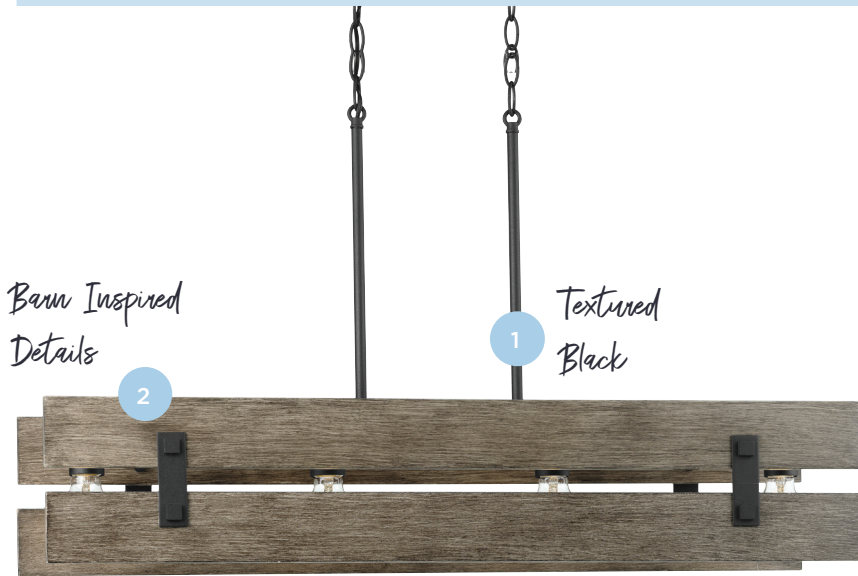

FARMHOUSE

PACKAGE 1

Barn Inspired
Details

1 Textured
Black

2

HEMSWORTH
P400229-031

Farmhouse Charm