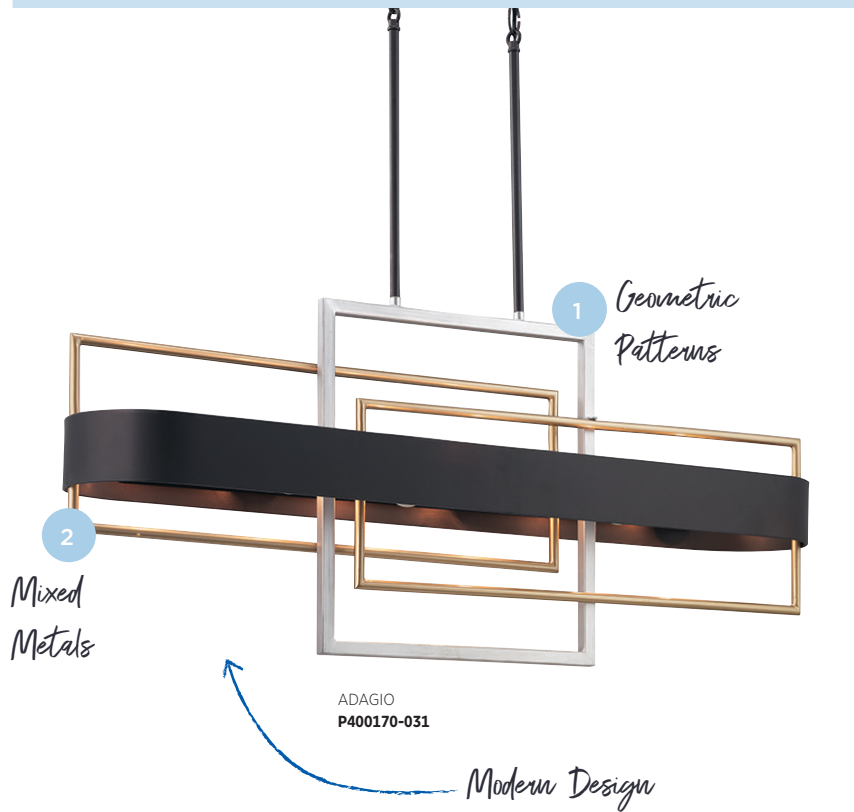

LUXE

PACKAGE 1

ADAGIO
P400170-031