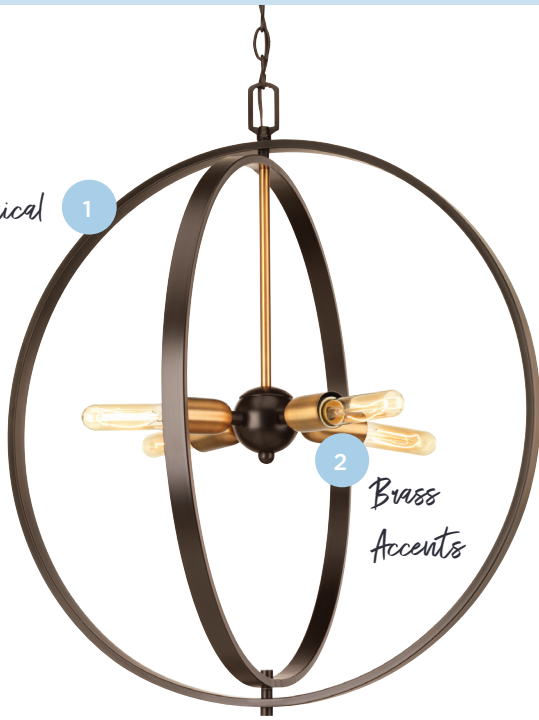

NEW **Chadwick**
P710089-009 Brushed Nickel
Size: 5-1/2" W., 18" ht.

Rushton
P300228-009 Brushed Nickel
Size: 24" W., 9-1/2" ht.

Glandon
P2586-8130K Antique Nickel
Size: 60" dia., 17-1/8" ht.

HAVEN
P3921-09

3

Soft, Cozy and Casual

VINTAGE ELECTRIC

Vintage Electric style combines industrial elements with antique materials, metal accents and pops of color for a overall unique look.

VINTAGE ELECTRIC

PACKAGE 1

Mechanical
Nature