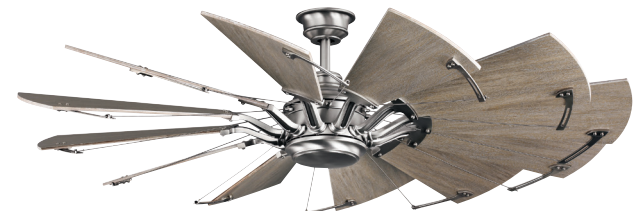

GLANCE
P300018-020

SPRINGER
P250000-081

NEW Hemsworth
P400229-031 Black
Size: 36" W., 7-7/8" ht.

NEW Barlowe
P550068-020 Antique Bronze
Size: 9" sq., 21" ht.

★ Assembly Hall
P500037-020 Antique Bronze
Size: 20" sq., 32-3/4" ht.