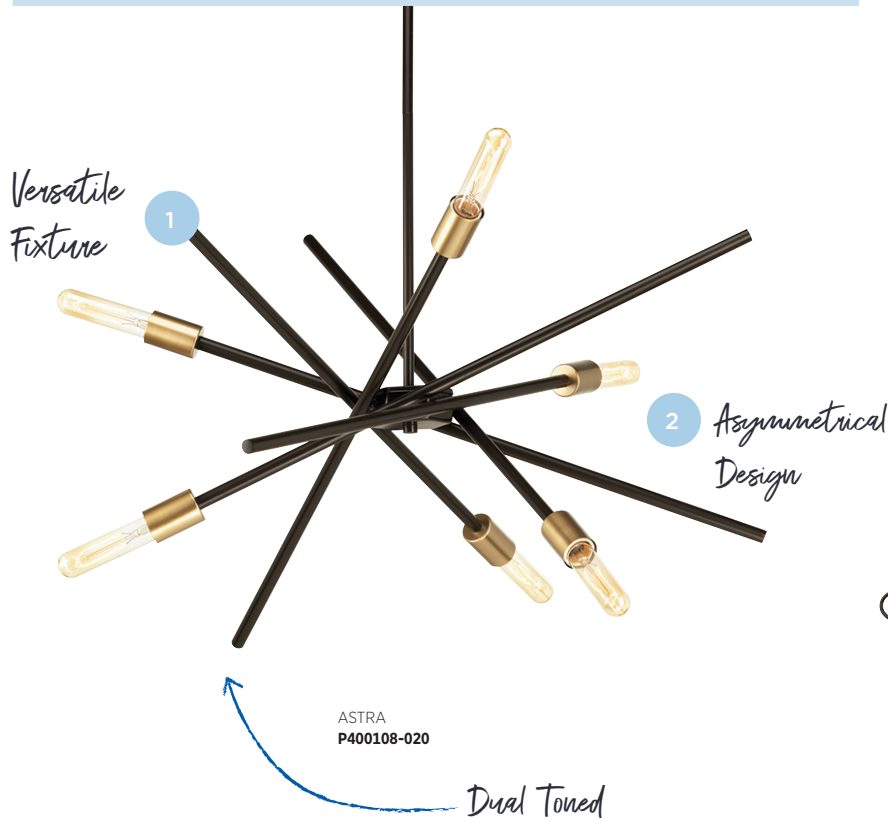

PASSAGE P500237-009

MODERN

Modern interiors showcase sleek design through the use of neutrals, a minimalism approach, glass décor and technology.

MODERN

SPATIAL P400077-031

HANGAR P400105-020

DOUBLE GLASS P500019-143