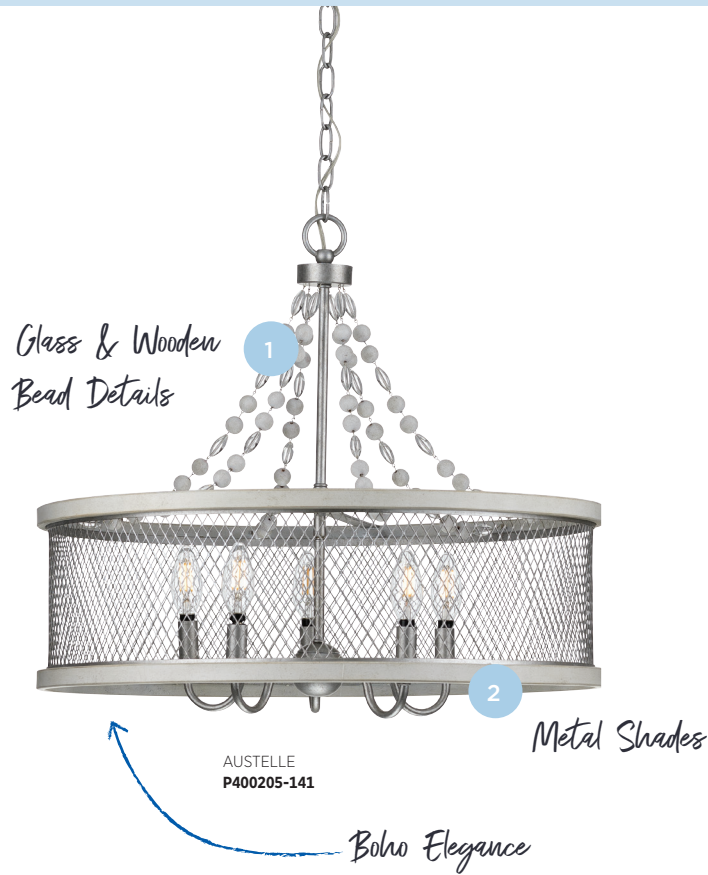

BOHEMIAN

PACKAGE 2

AUSTELLE
P400205-141

BONN
P500224-141