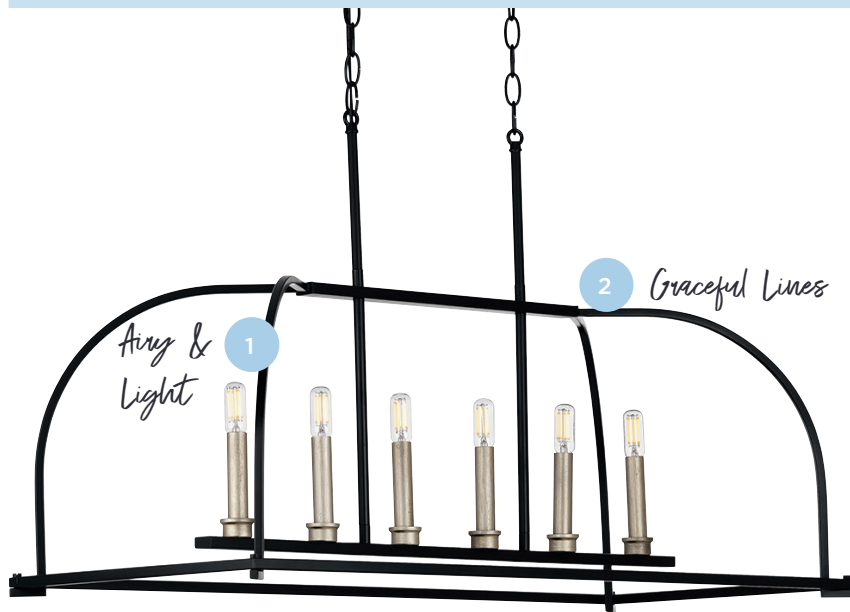

TRANSITIONAL

SENECA
P400175-031

Open Cage Design

BONITA
P500285-031

Curved Design

CAYCE
P500156-078

ASSEMBLY
HALL
P500036-020

TINSLEY
P400067-109