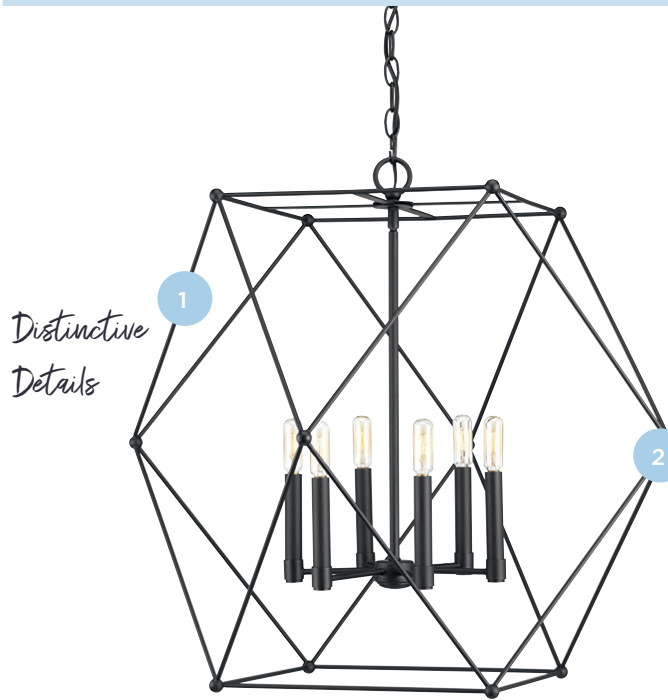

MID-CENTURY MODERN

PACKAGE 1

Distinctive Details

Versatile Style

SPATIAL
P500084-031

Statement making fixture