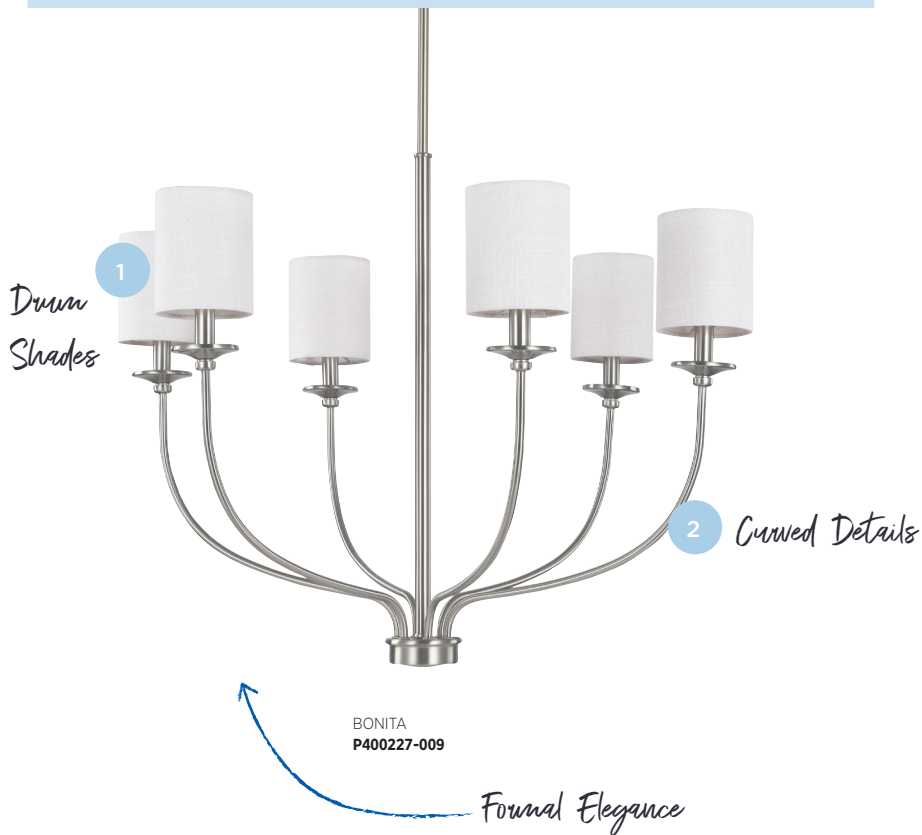

PASSAGE P500237-009

NEW TRADITIONAL

PACKAGE 2