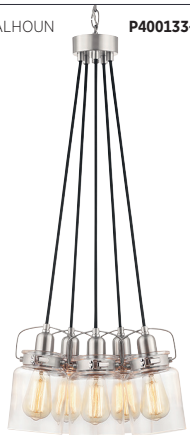

Metal Fittings

CALHOUN
P400133-009