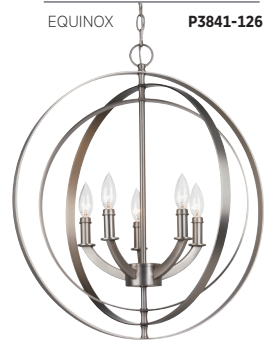

EQUINOX P3841-126