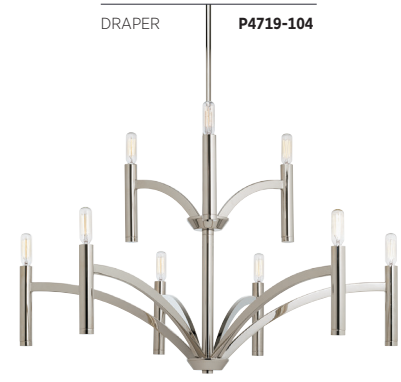

Dart
P300144-143

3

Sleek Details

MODERN

PACKAGE 2

- Tobin**
P400182-009 Brushed Nickel
Size: 27-5/8" dia., 9-7/8" ht.
- ✦ **Glays**
P500095-009 Brushed Nickel
Size: 14-3/4" sq., 28-3/8" ht.
- Dome**
P5342-1630K9 Satin Aluminum
Size: 22" dia., 11-3/4" ht.
- Draper**
P4719-104 Polished Nickel
Size: 32" dia., 21-3/4" ht.
- ✦ **Wandermere**
P400192-160 Brushed Brass
Size: 40" dia., 28-1/4" ht.
- Neat LED**
P500065-009-30
Brushed Nickel
Size: 4-3/8" dia., 13-1/2" ht.
- ✦ **Metric**
P350021-009 Brushed Nickel
Size: 16" W., 12-1/2" ht.
- NEW** **Z-1090 LED**
P560137-028-30 Satin White
Size: 4-1/2" W., 16" ht.
- Capelli LED**
P300054-015-30 Polished Chrome
Size: 24" W., 4-3/4" ht.
- Edisto**
P2596-8130K Antique Nickel
Size: 54" dia., 14-7/8" ht.