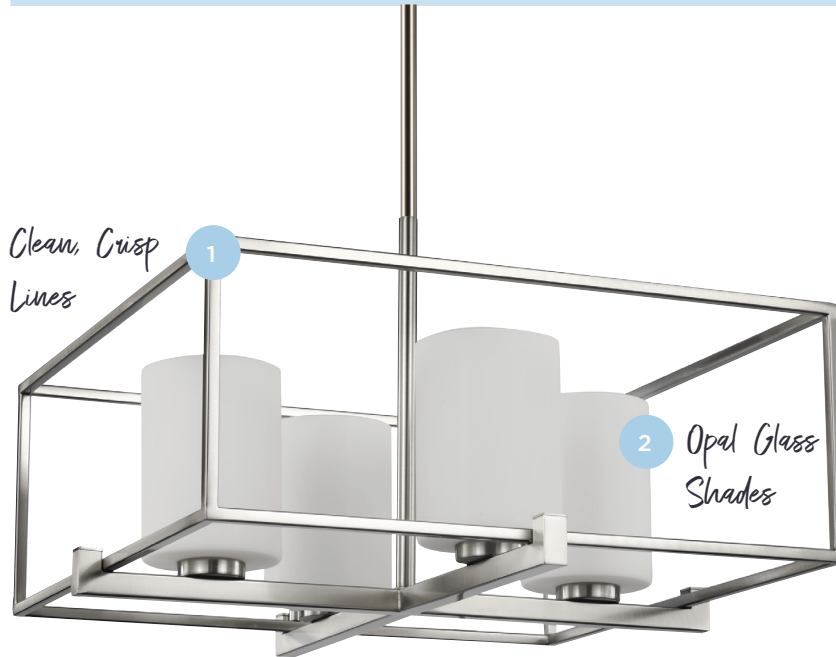

Unique Shapes

MID-CENTURY MODERN

PACKAGE 2

CHADWICK
P400226-031

Simple Geometric Form

HANGAR
P500117-009

3 Neutral with Pops of Color

ION
P400040-104